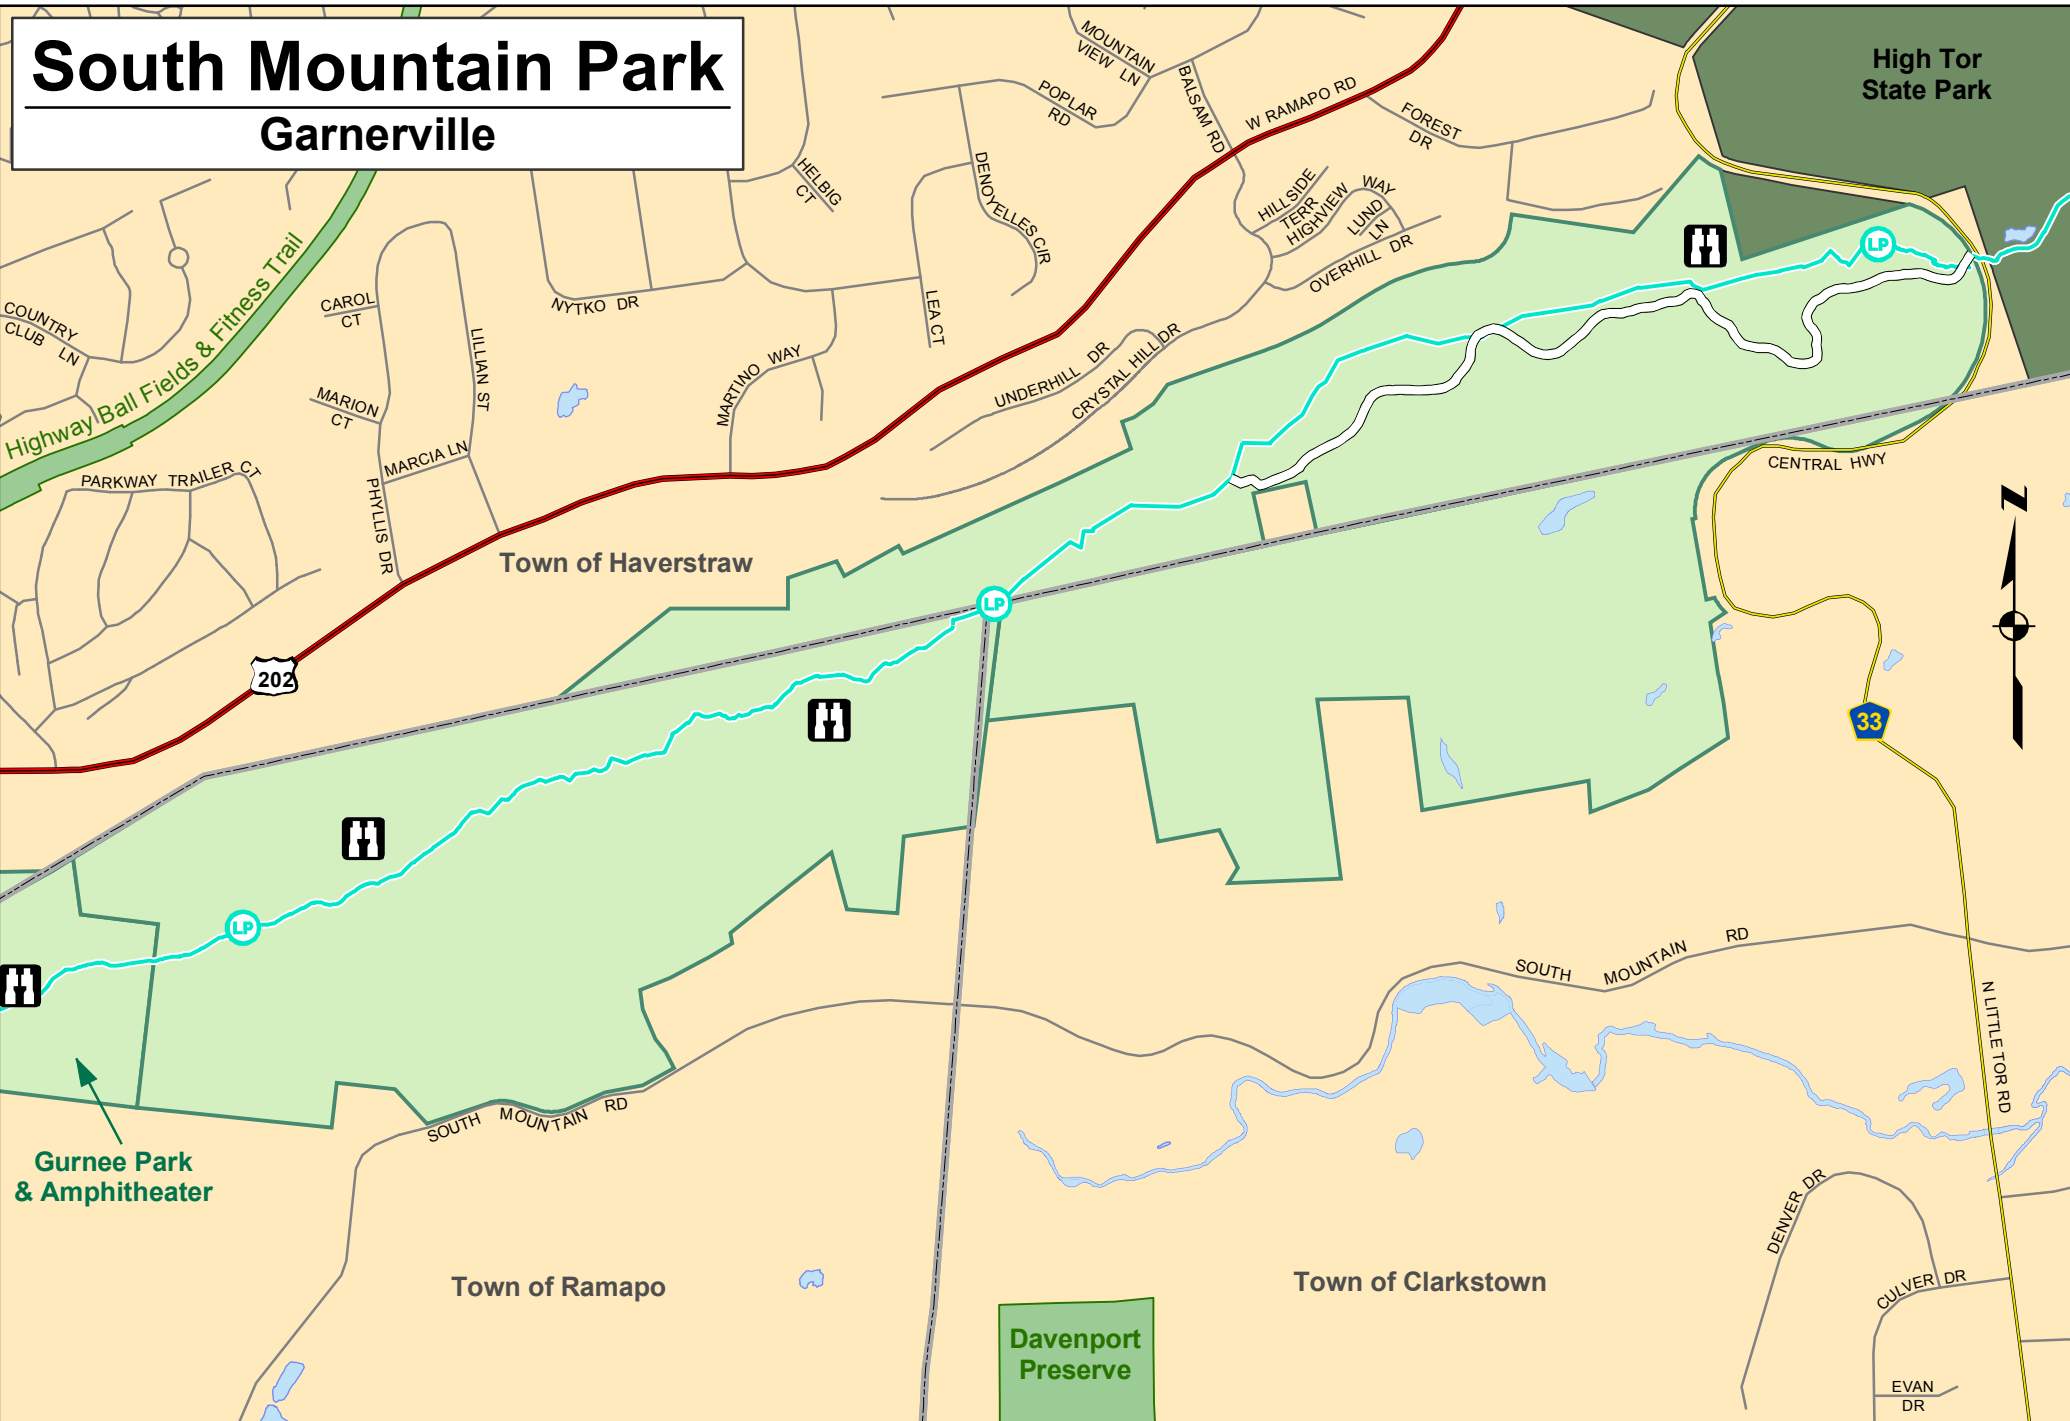

# South Mountain Park

## Garnerville

High Tor State Park

Gurnee Park & Amphitheater

Davenport Preserve

### Legend

Scenic Overlook

Town Boundary

### Trails

The Long Path

Service Road  
0.70 miles

Prepared by:  
The Rockland County Planning Department: GIS.  
September 2008.