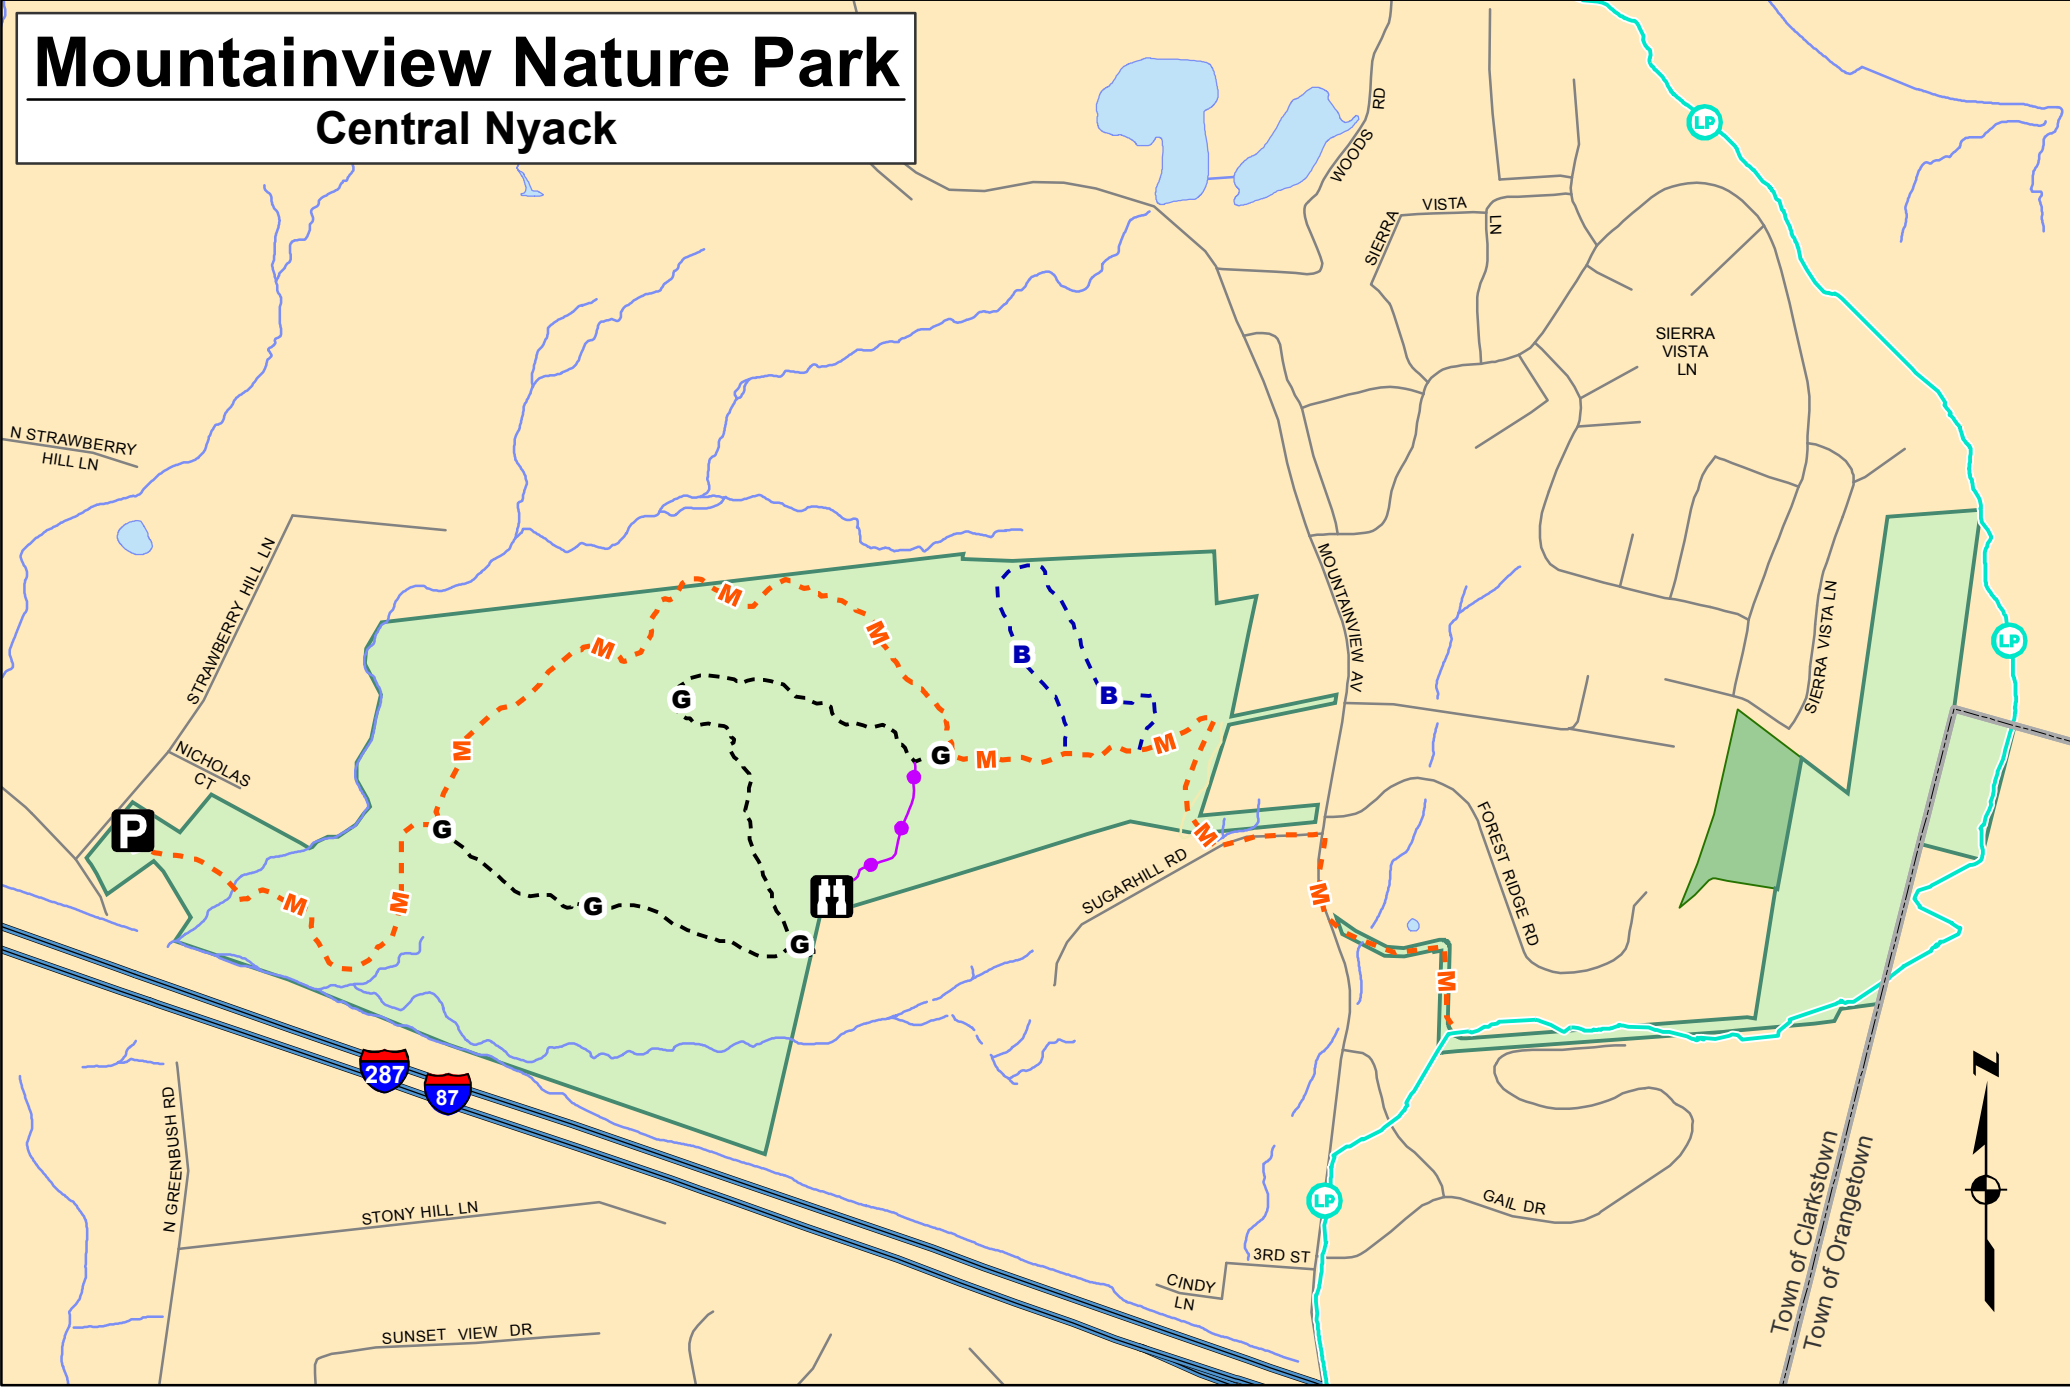

Mountainview Nature Park

Central Nyack

Legend

- Parking Lot
- Scenic Overlook

Trails

- Bear Swamp Trail
Blue Blaze - 0.28 miles
- Mountain Trail
Orange Blaze - 1.15 miles
- Goat Path
White Blaze - 0.60 miles
- The Long Path
0.25 miles

- Overlook Spur
- Town Boundary

- Water Body
- Stream

Prepared by:
The Rockland County Planning Department: GIS.
September 2008.