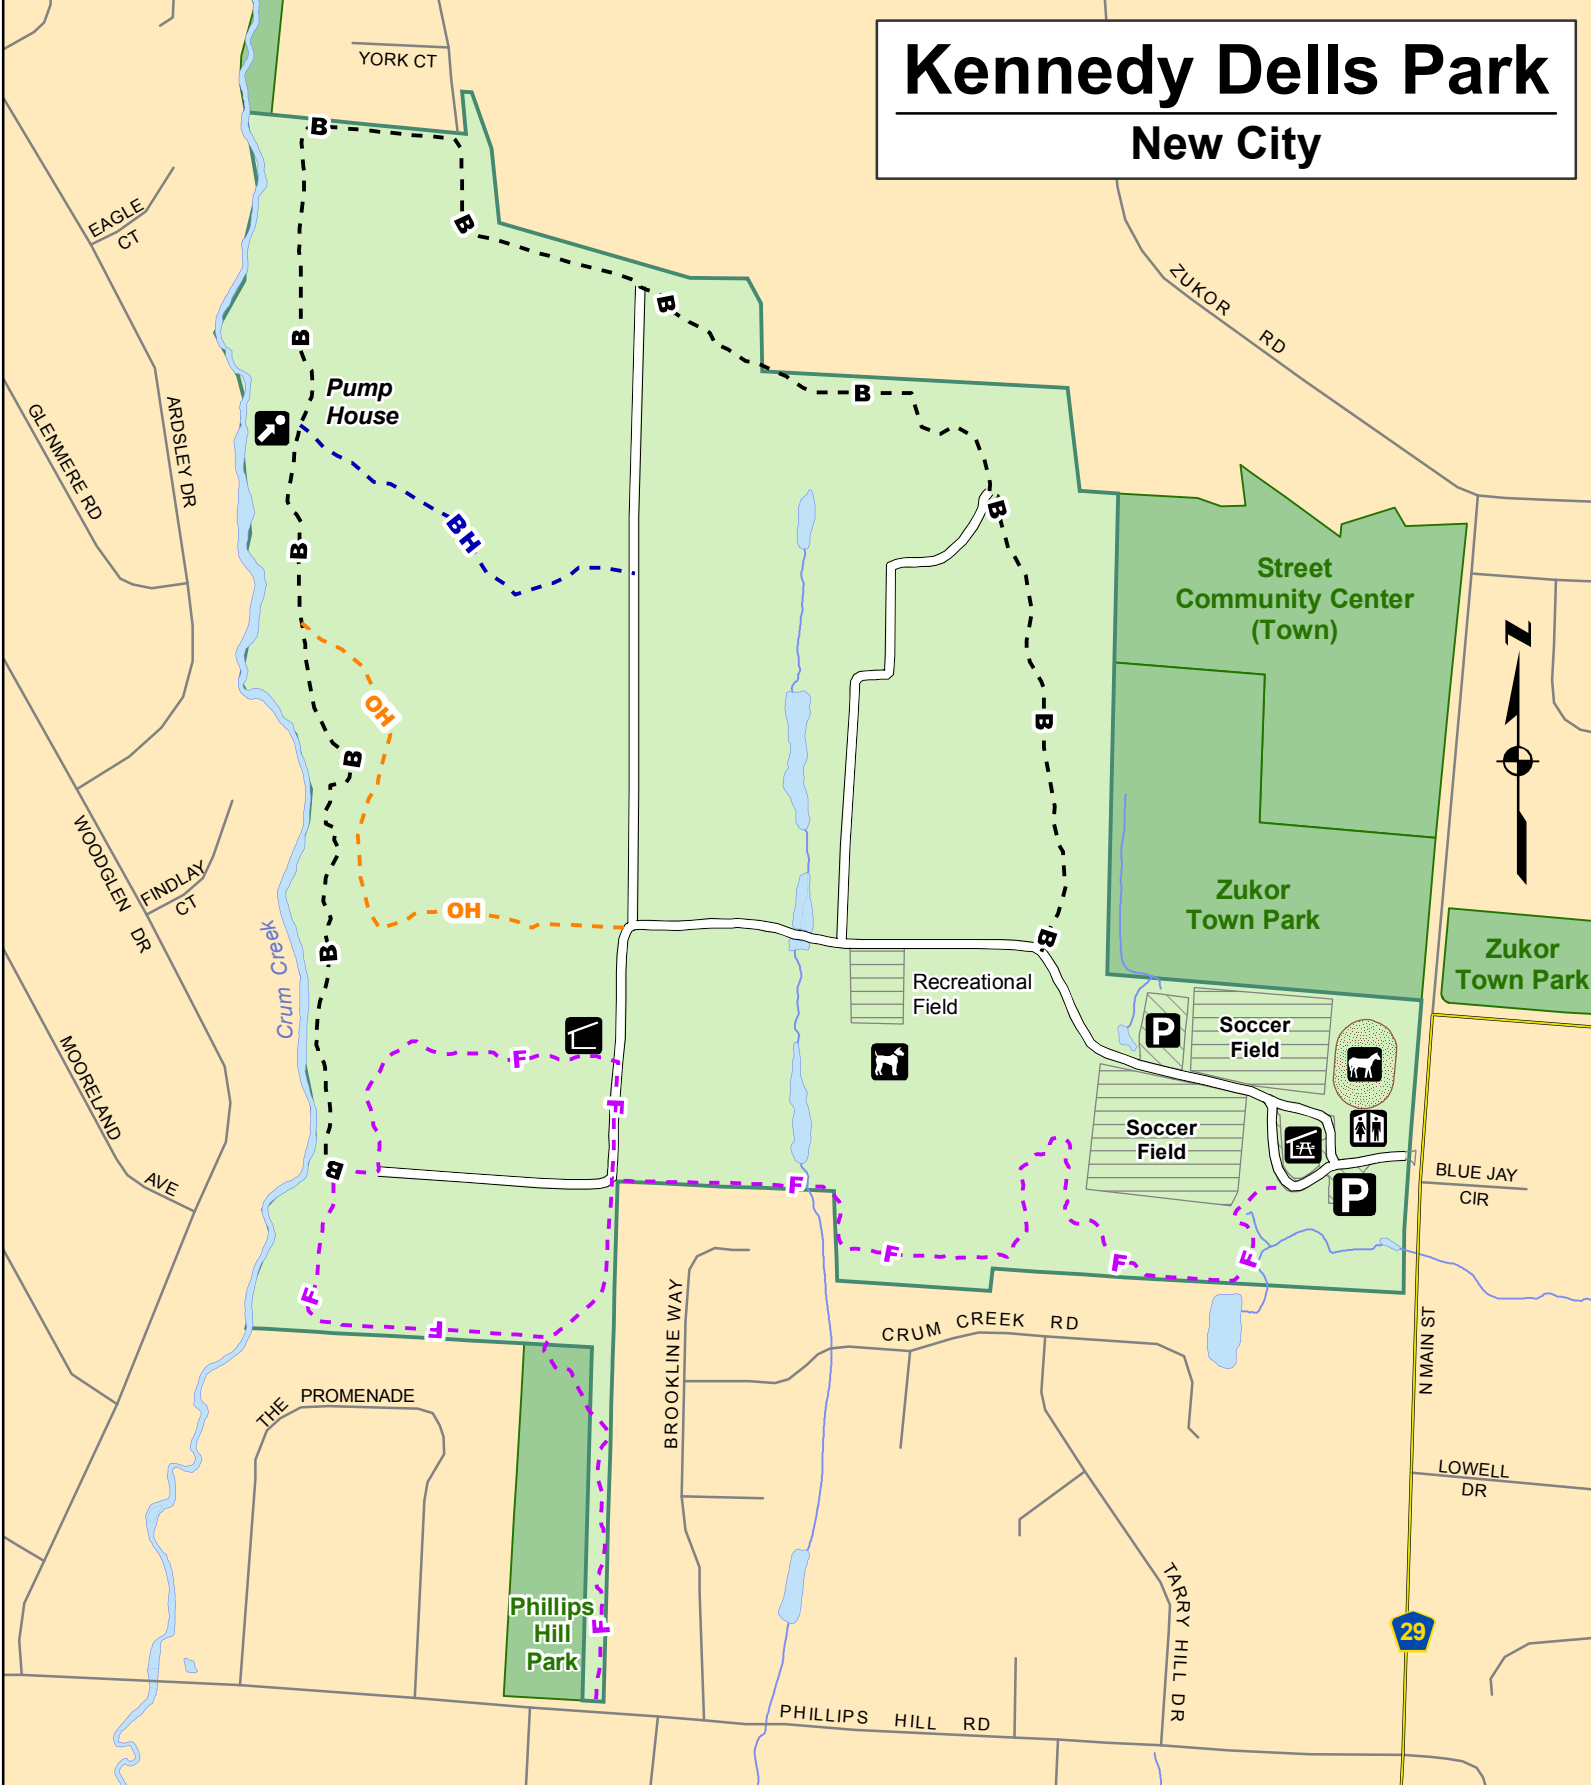

Kennedy Dells Park

New City

Legend

- Parking Lot
- Restrooms
- Picnic Pavillion
- Point of Interest
- Shelter
- Dog Run
- Horse Corral

Trails

- B** - Bridle Path
White Blaze - 1.36 miles
- F** - Fitness Trail
1.38 miles
- OH** - Hiking Trail
Orange Blaze - 0.33 miles
- BH** - Hiking Trail
Blue Blaze - 0.22 miles

- Service Road
1.48 miles
- Stream
- Water Body

Prepared by:
The Rockland County Planning Department: GIS
September 2008.