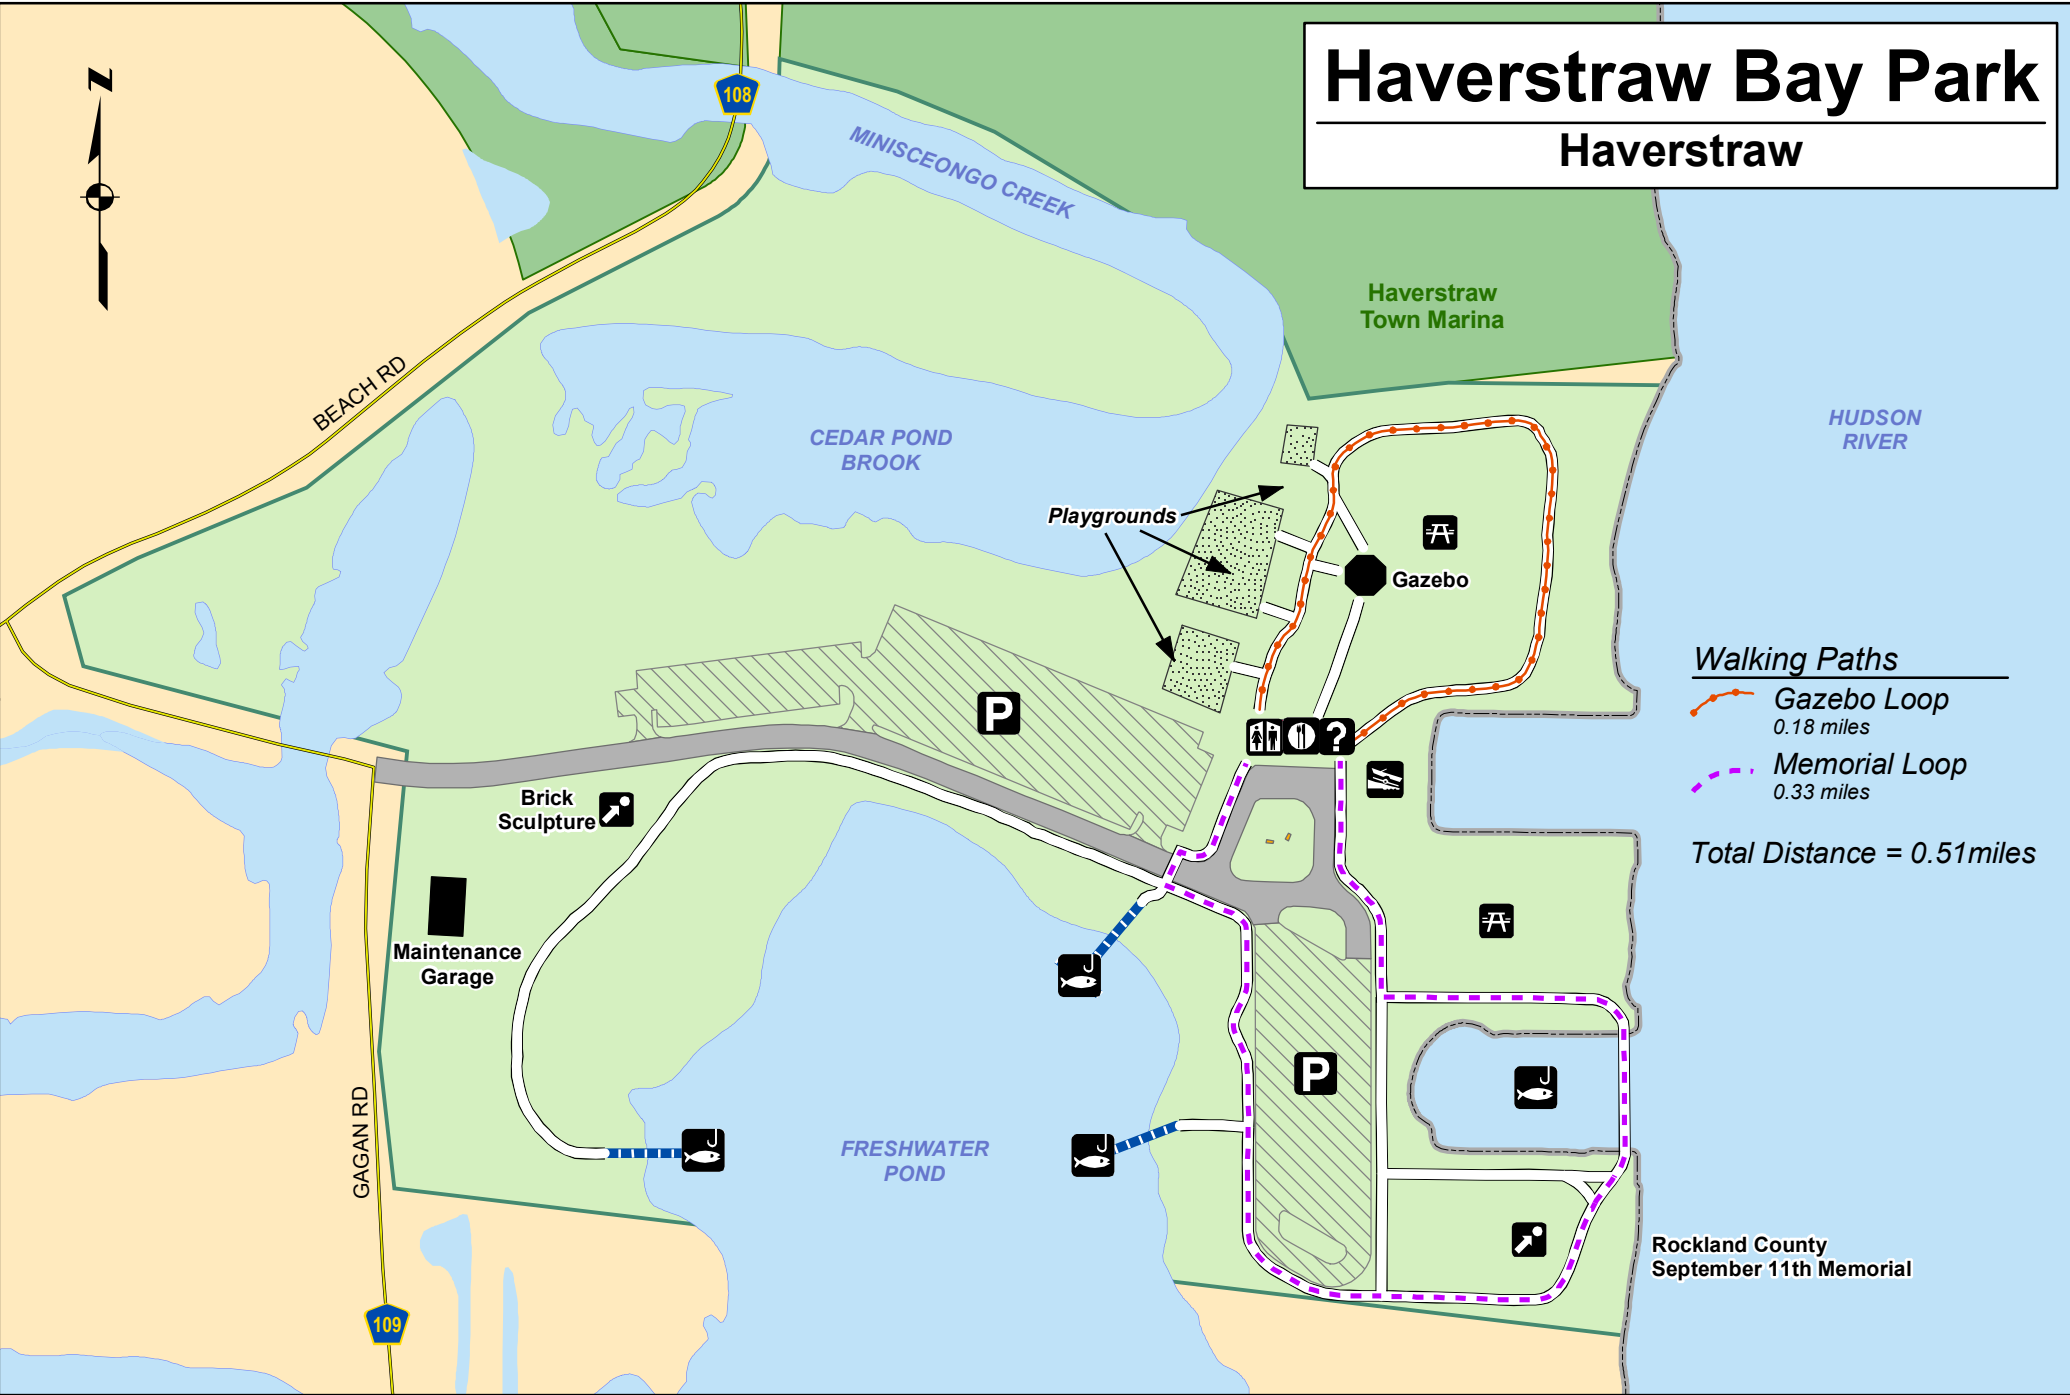

Haverstraw Bay Park

Haverstraw

Legend

Parking Lot	Information	Picnic Area	Boat Launch	Paved Walking Path
Point of Interest	Restrooms	Fishing Area	Vending Machine	Fishing Pier

0 200 400
Feet

Rockland County
September 11th Memorial

Prepared by:
The Rockland County Planning Department: GIS.
September 2008.