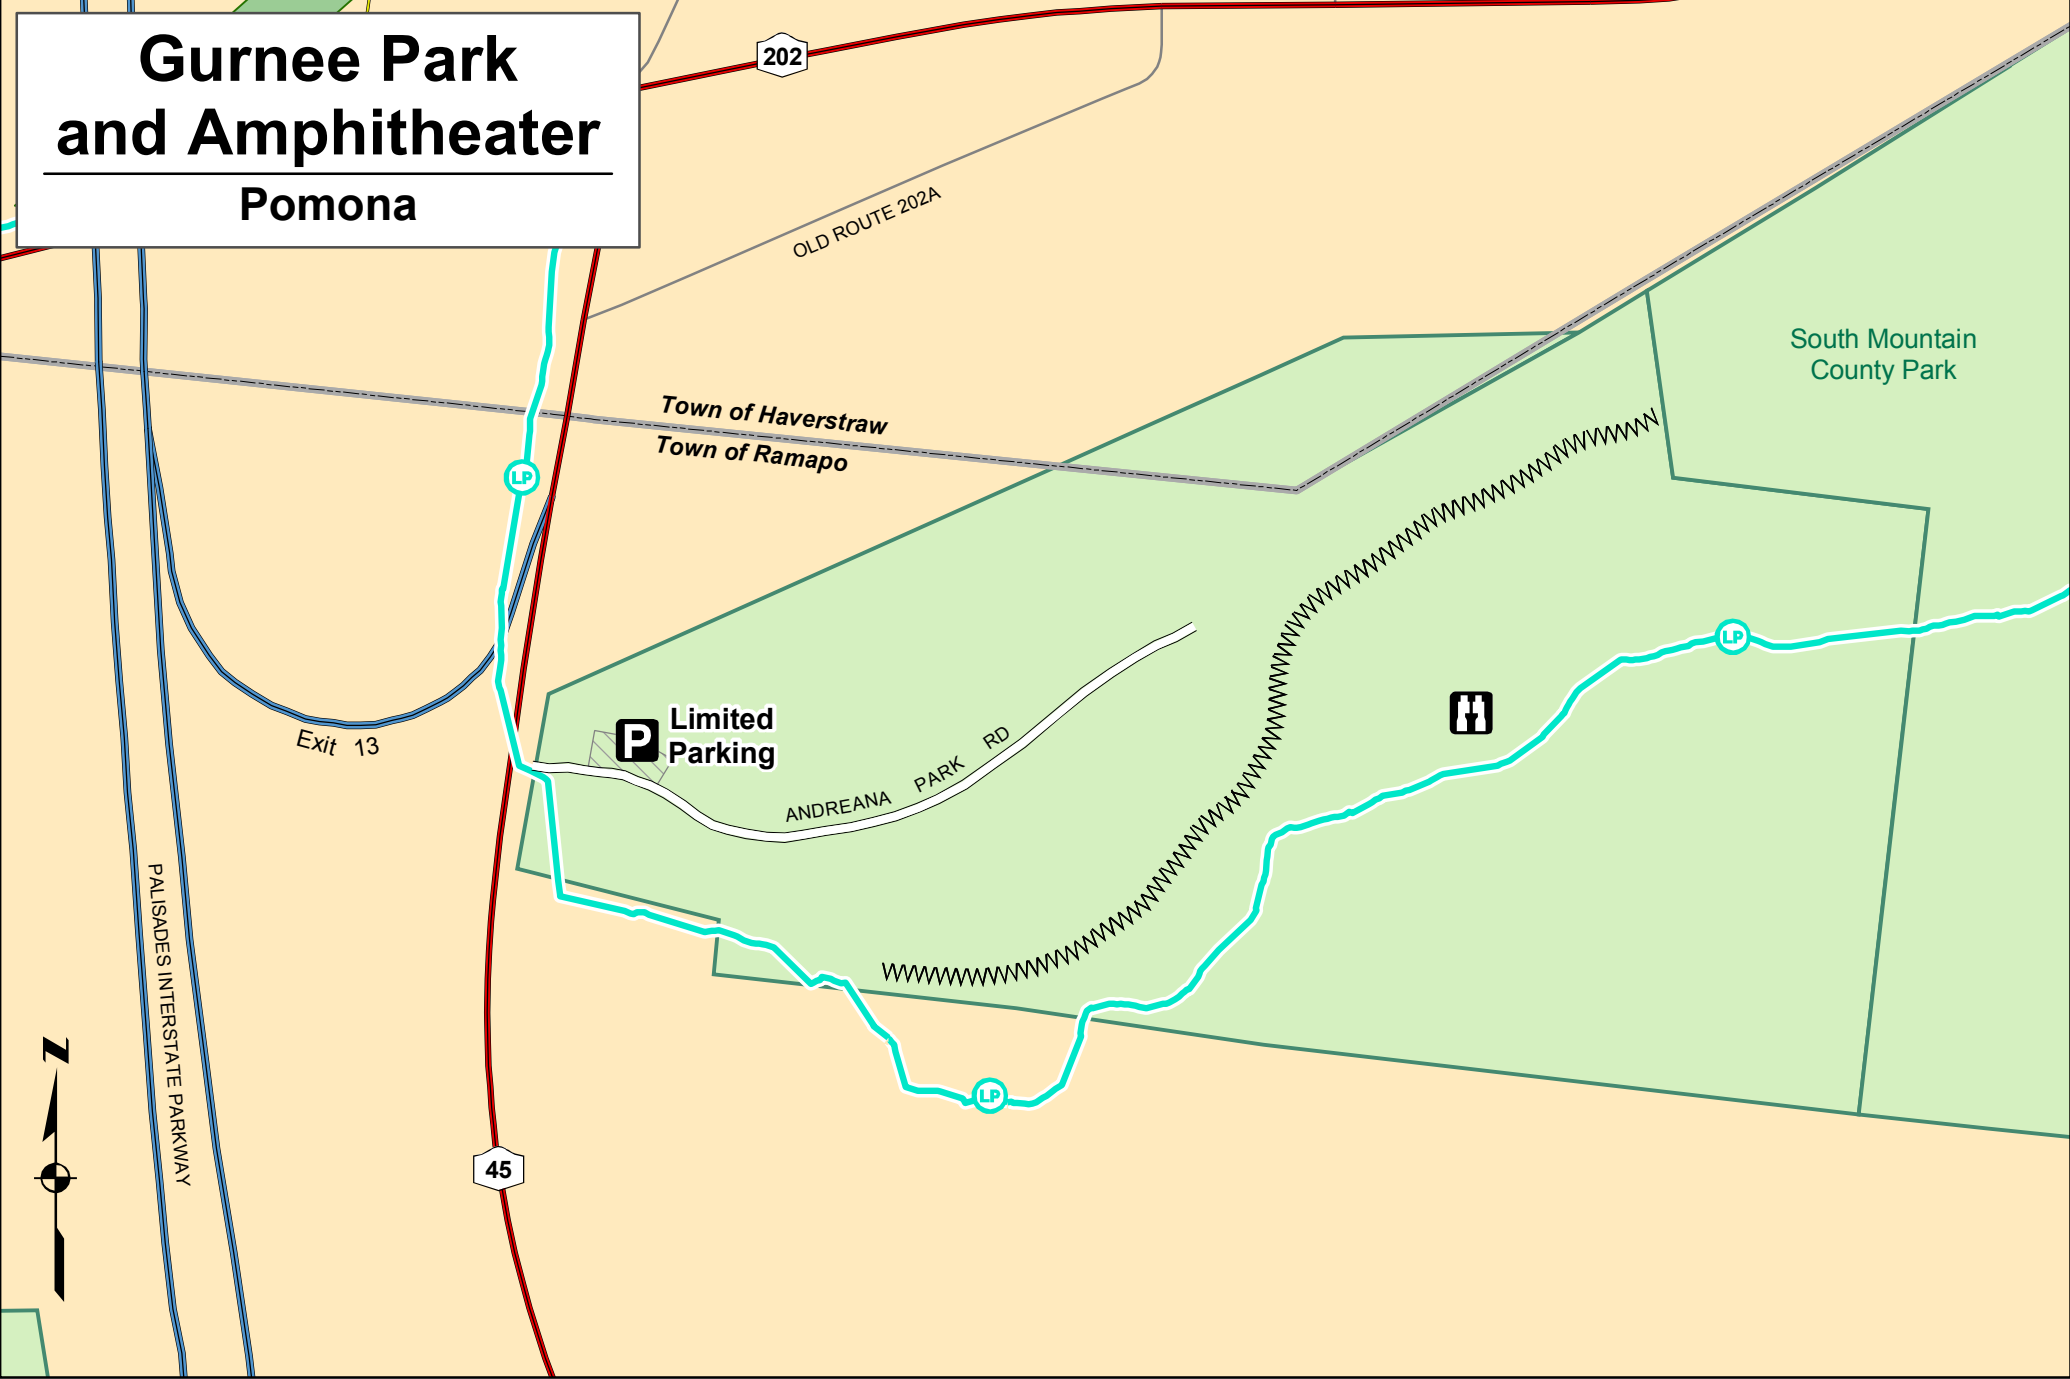

Gurnee Park and Amphitheater

Pomona

Legend

- Parking Lot
- Scenic Overlook

Town Boundary

Trails

- The Long Path
0.40 miles (within park)
- Service Road
0.16 miles

Ridge Line

Prepared by:
The Rockland County Planning Department: GIS.
September 2008.