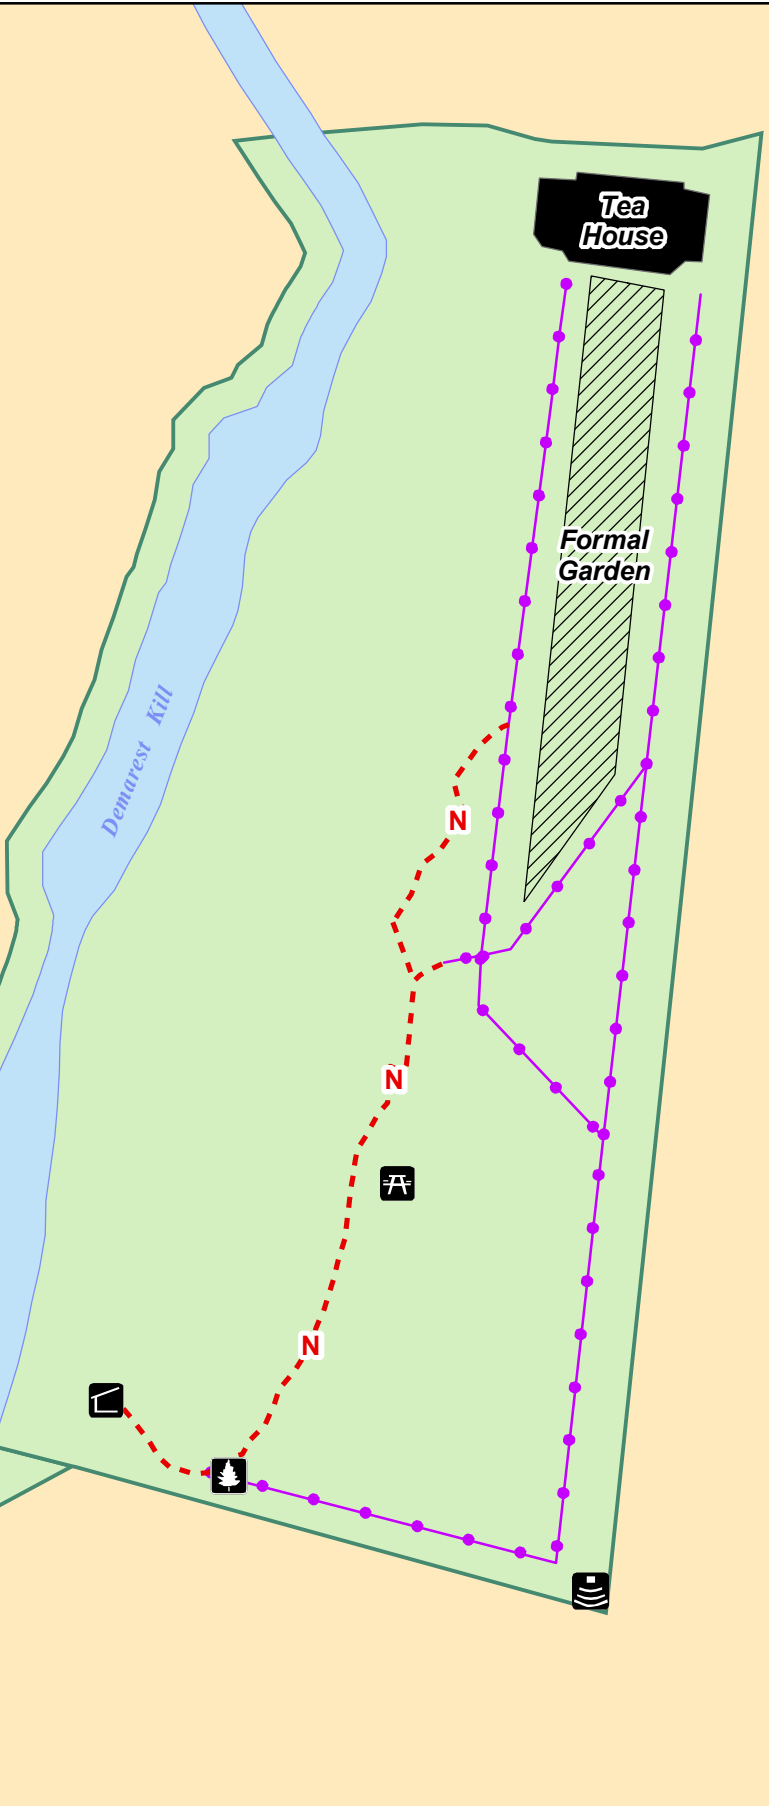

Dutch Garden

New City

Legend

- Arbor
- Bandstand
- Gazebo
- Picnic Area

- Building
- Water Body
- Stream

- ### Trails
- Nature Trail
0.06 miles
 - Garden Path
0.15 miles

Prepared by:
The Rockland County Planning Department: GIS.
September 2008.