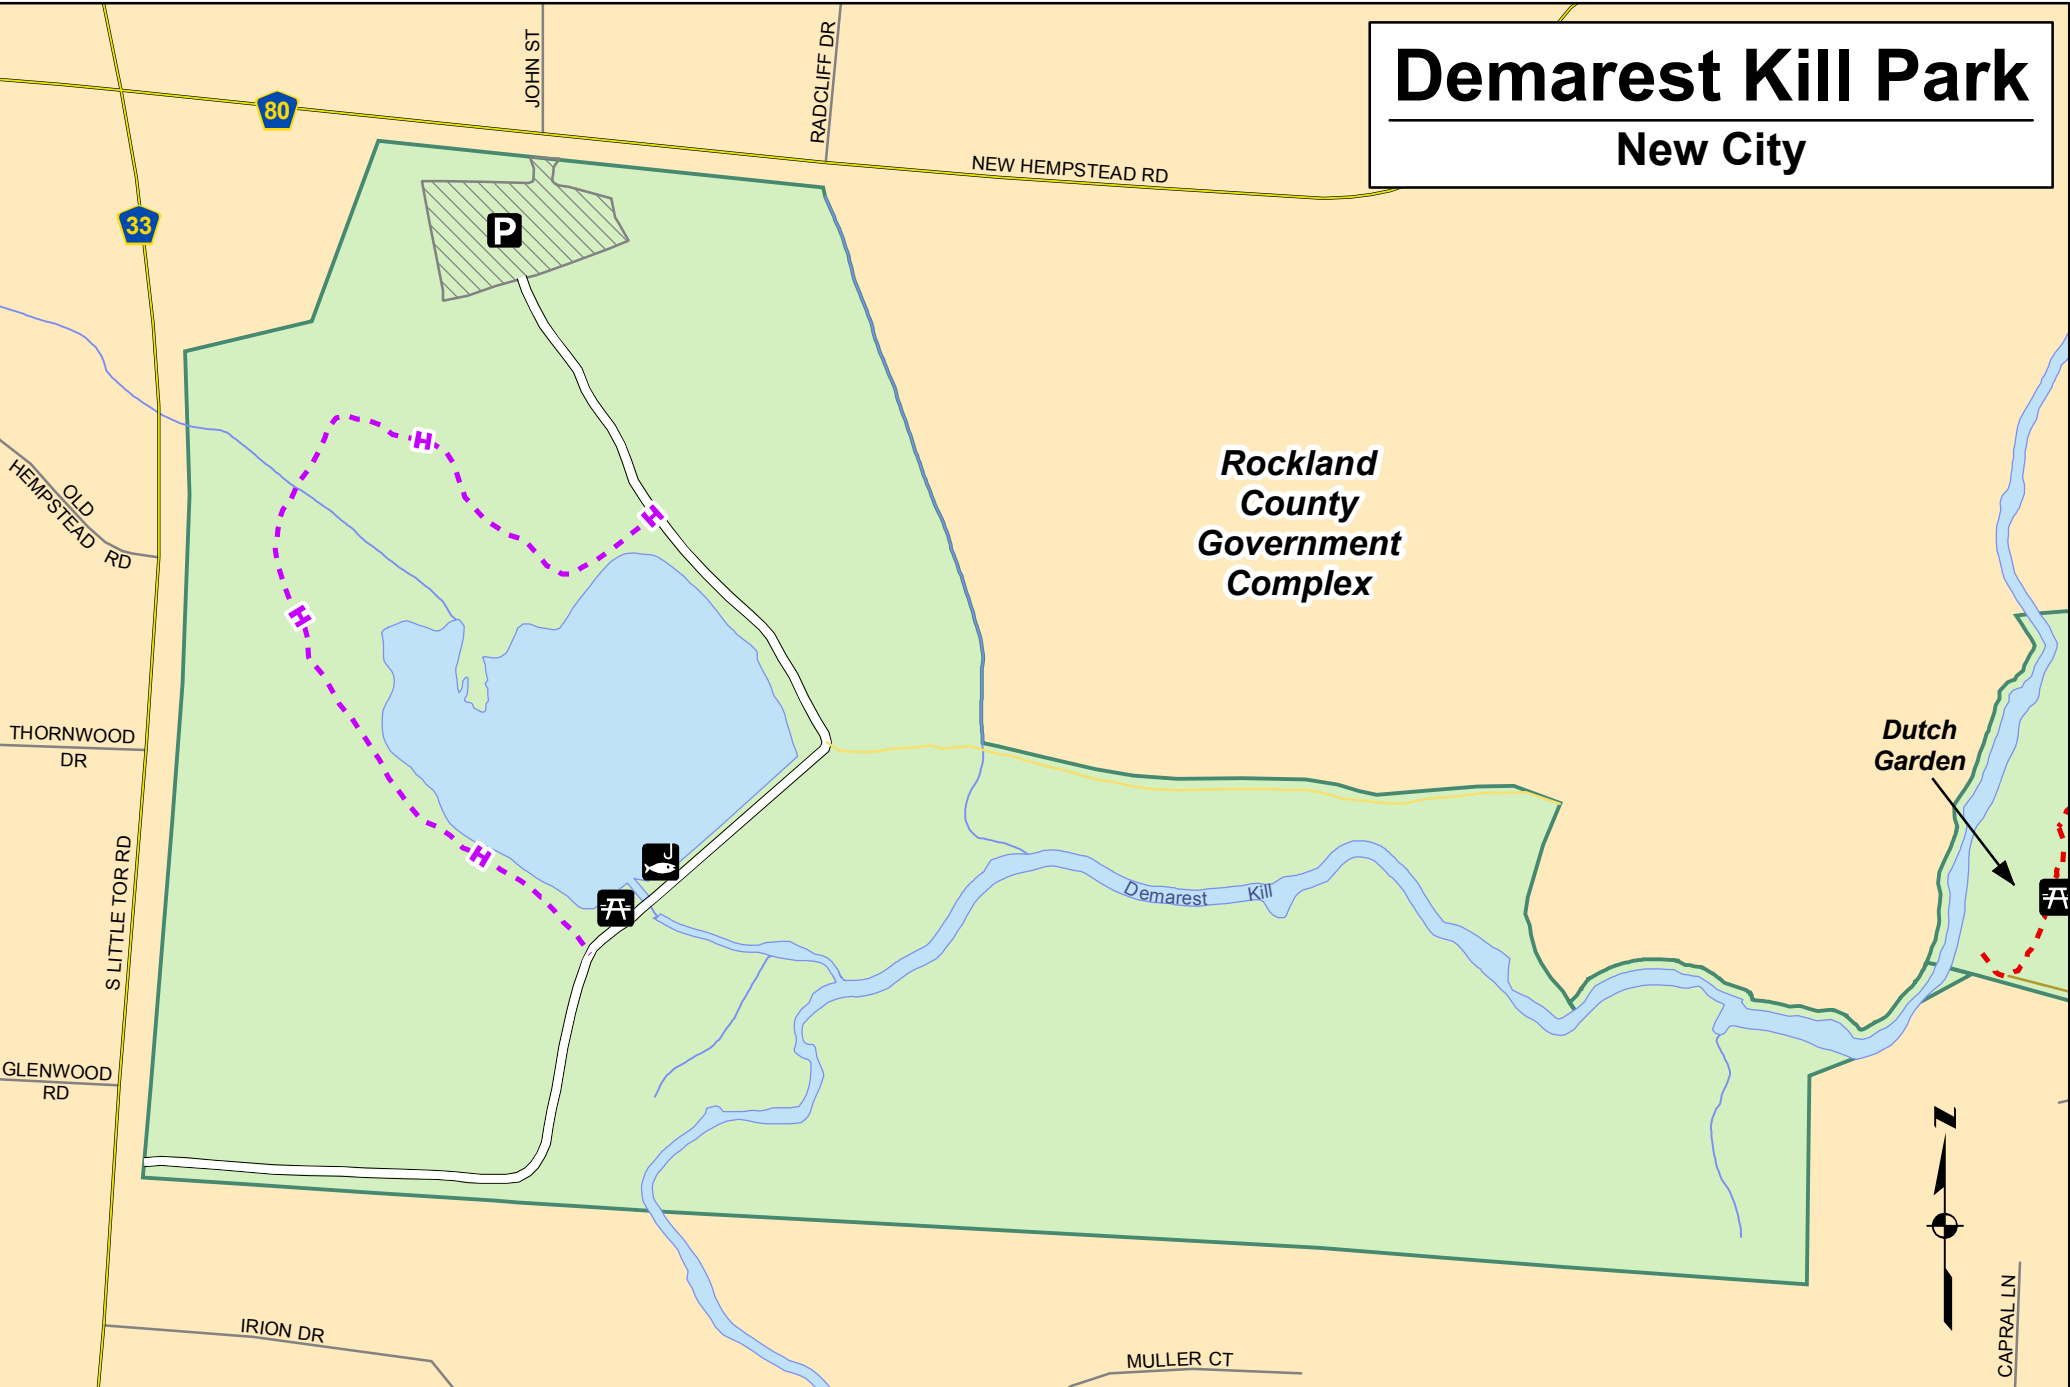

# Demarest Kill Park

## New City

Rockland  
County  
Government  
Complex

Dutch Garden

Demarest Kill

### Legend

Parking Lot

Picnic Area

Fishing Area

### Trails

Hiking Trail  
0.22 miles

Nature Trail  
0.06 miles

Service Road  
0.30 miles

Stream

Water Body

Prepared by:  
The Rockland County Planning Department: GIS.  
September 2008.