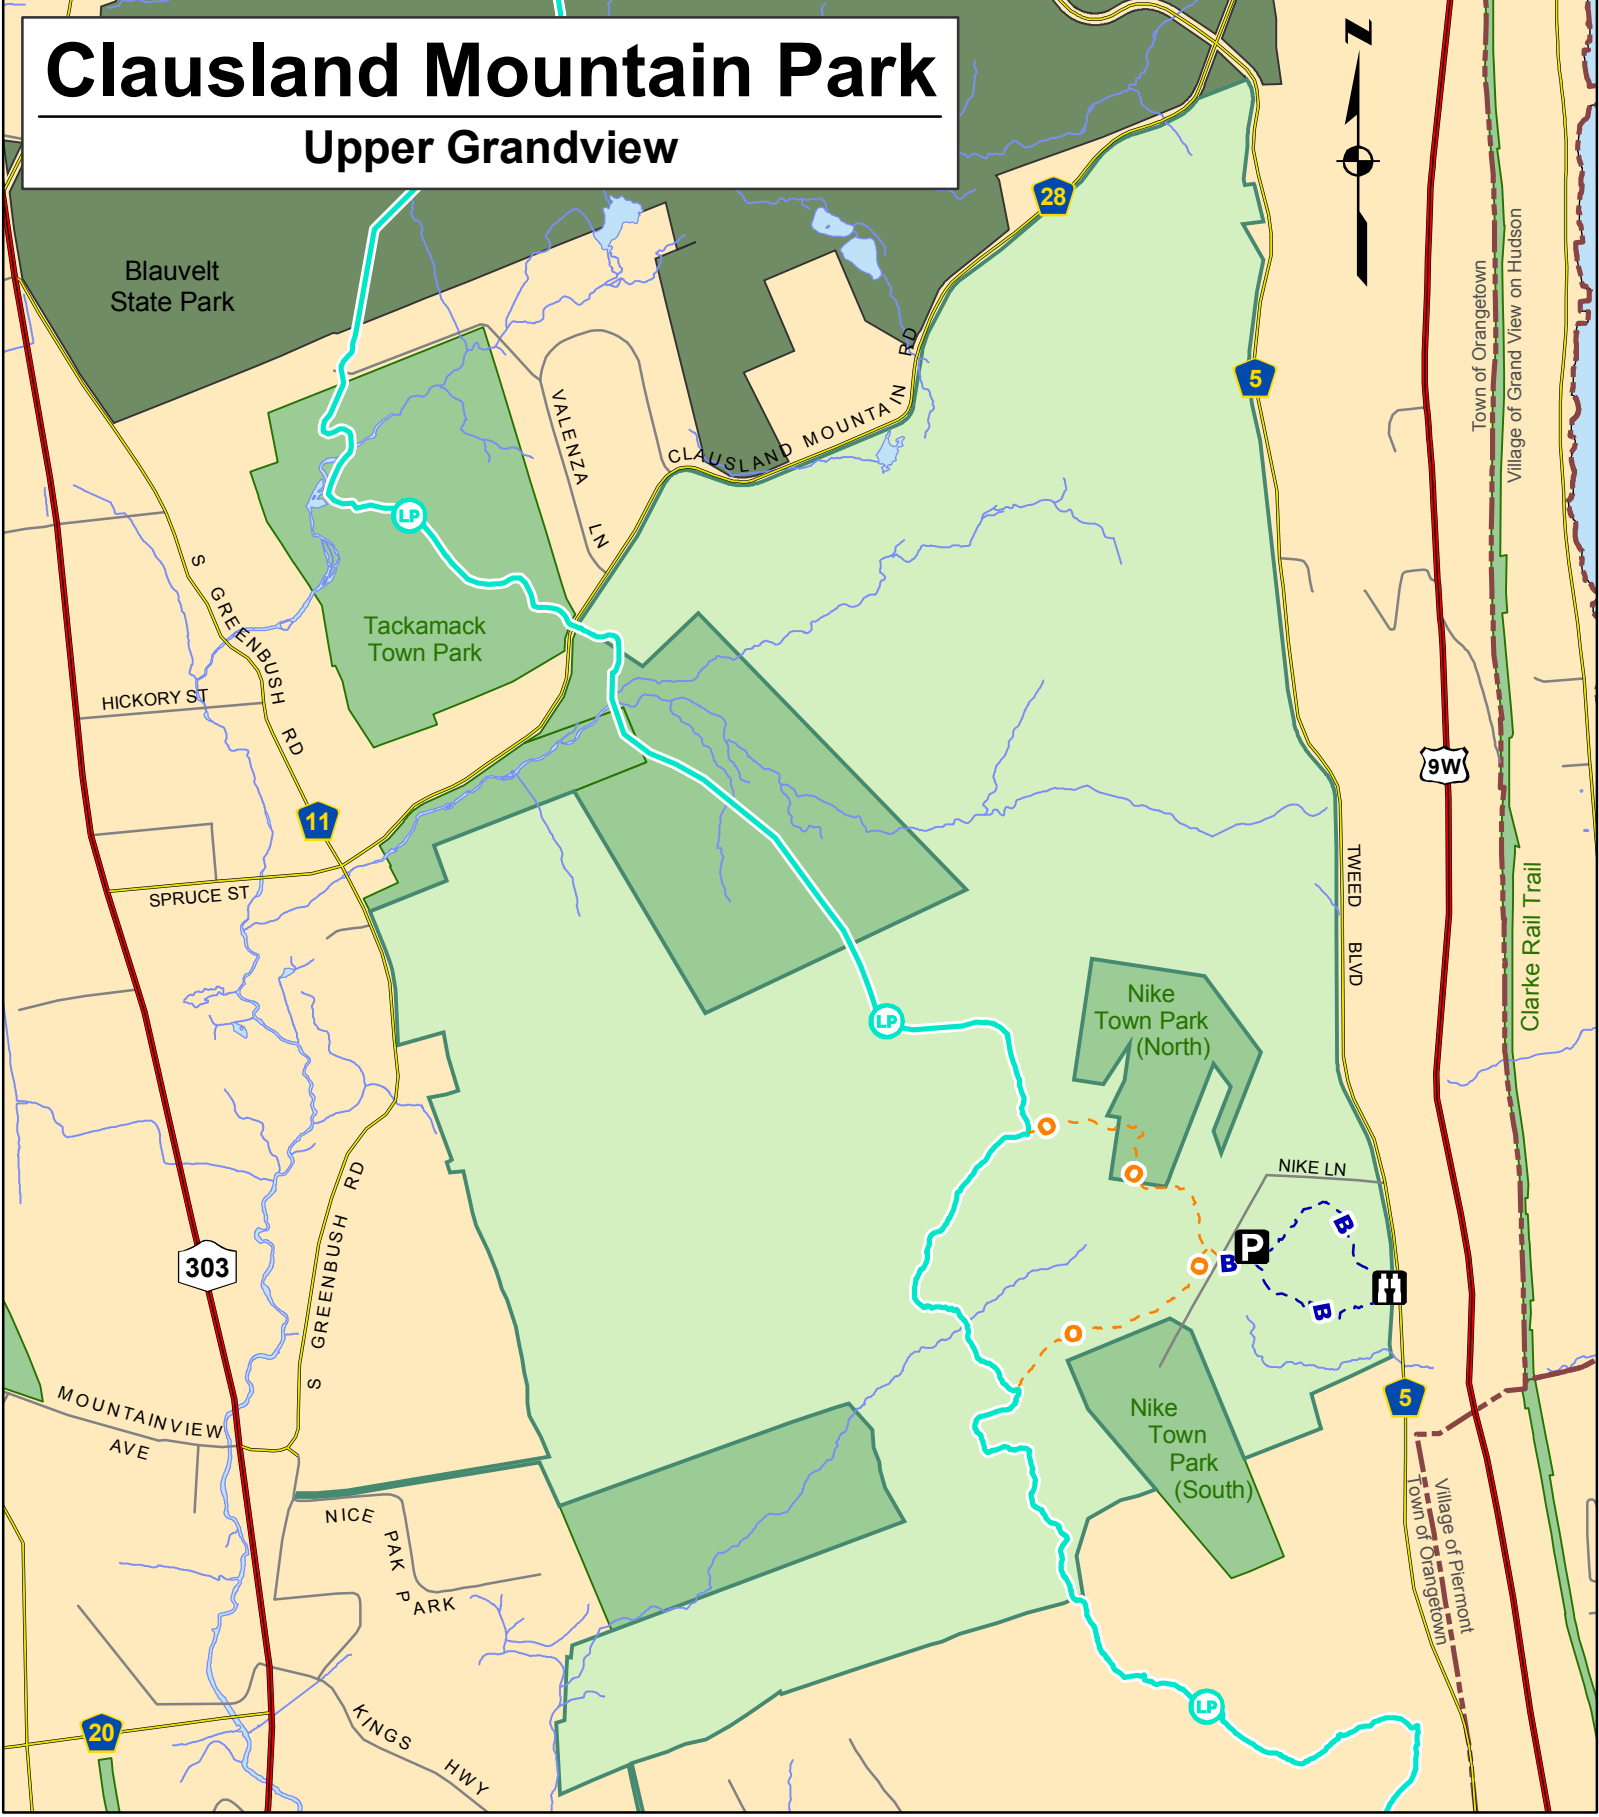

# Clausland Mountain Park

## Upper Grandview

### Legend

**P** Parking Lot

**H** Scenic Overlook

Village Boundary

Water Body

Stream

### Trails

Blue Trail  
Blue Blaze - 0.46 miles

Orange Trail  
Orange Blaze - 0.58 miles

The Long Path  
0.93 miles

Prepared by:  
The Rockland County Planning Department: GIS.  
September 2008.