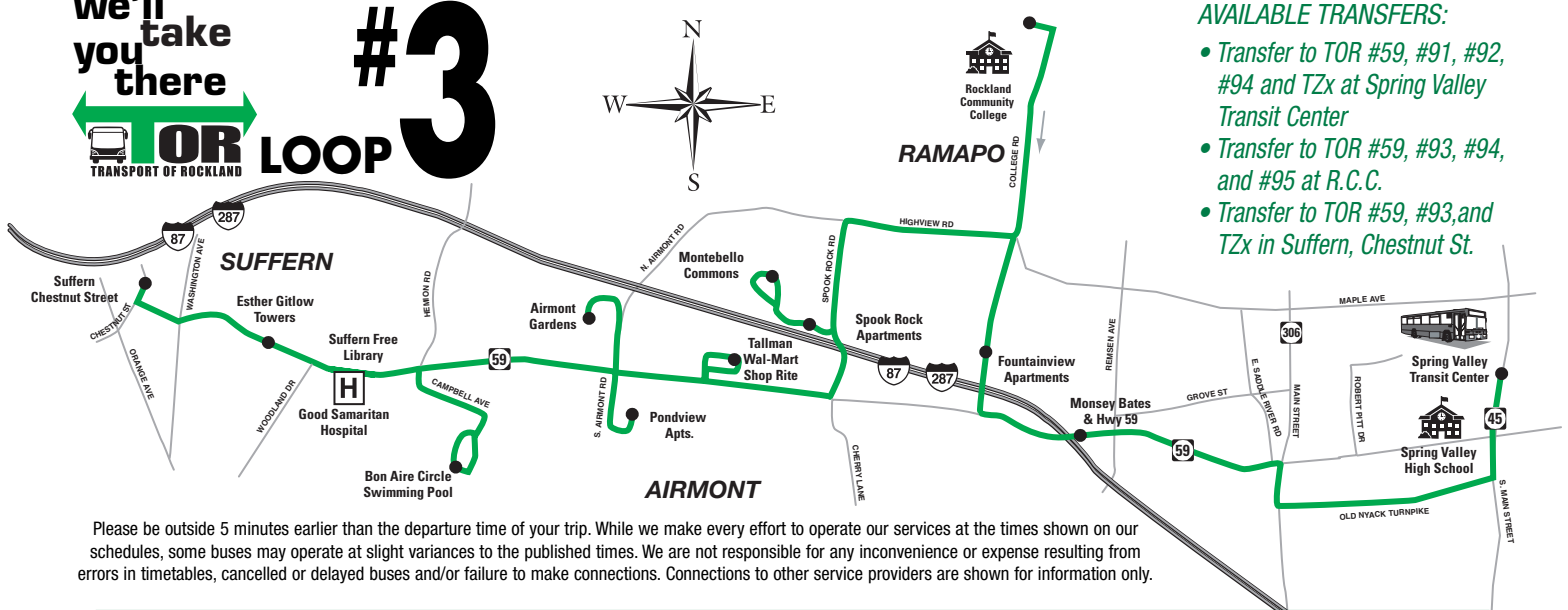

**PURCHASE 10 TOR SUPERSAVER
TICKETS FOR ONLY \$11!
THAT'S ONLY
\$1.10 PER RIDE!**

Valid on all TOR Routes,
Clarkstown MiniTrans and
Spring Valley Jitney.

SUPERSAVER SALES OUTLETS

Town Halls

- Clarkstown Town Hall
- Orangetown Town Hall
- Ramapo Town Hall

January 1st, July 4th, Thanksgiving and December 25th: TOR #59, #91, #92, #93 and Loop #3 operate using the SUNDAY schedule. Tappan ZEEExpress and TOR #94, #95 and #97 DO NOT operate.

Presidents Day, Memorial Day and Labor Day: TOR #59, #91, #92, #93, #94, Loop #3 and Tappan ZEEExpress operate using the SATURDAY schedule. TOR #95 and #97 DO NOT operate.

Cash Fare: **\$2.00** • Transfer: **50¢**
Senior/Disabled Cash Fare: **75¢**
Senior/Disabled Transfer: **25¢**
SuperSaver Fare: **1 Ticket** (transfer **50¢**)
Please have exact change.
Children under 40 inches tall ride FREE.

we'll take you there
TOR LOOP #3
 TRANSPORT OF ROCKLAND

- AVAILABLE TRANSFERS:**
- Transfer to TOR #59, #91, #92, #94 and TZx at Spring Valley Transit Center
 - Transfer to TOR #59, #93, #94, and #95 at R.C.C.
 - Transfer to TOR #59, #93, and TZx in Suffern, Chestnut St.