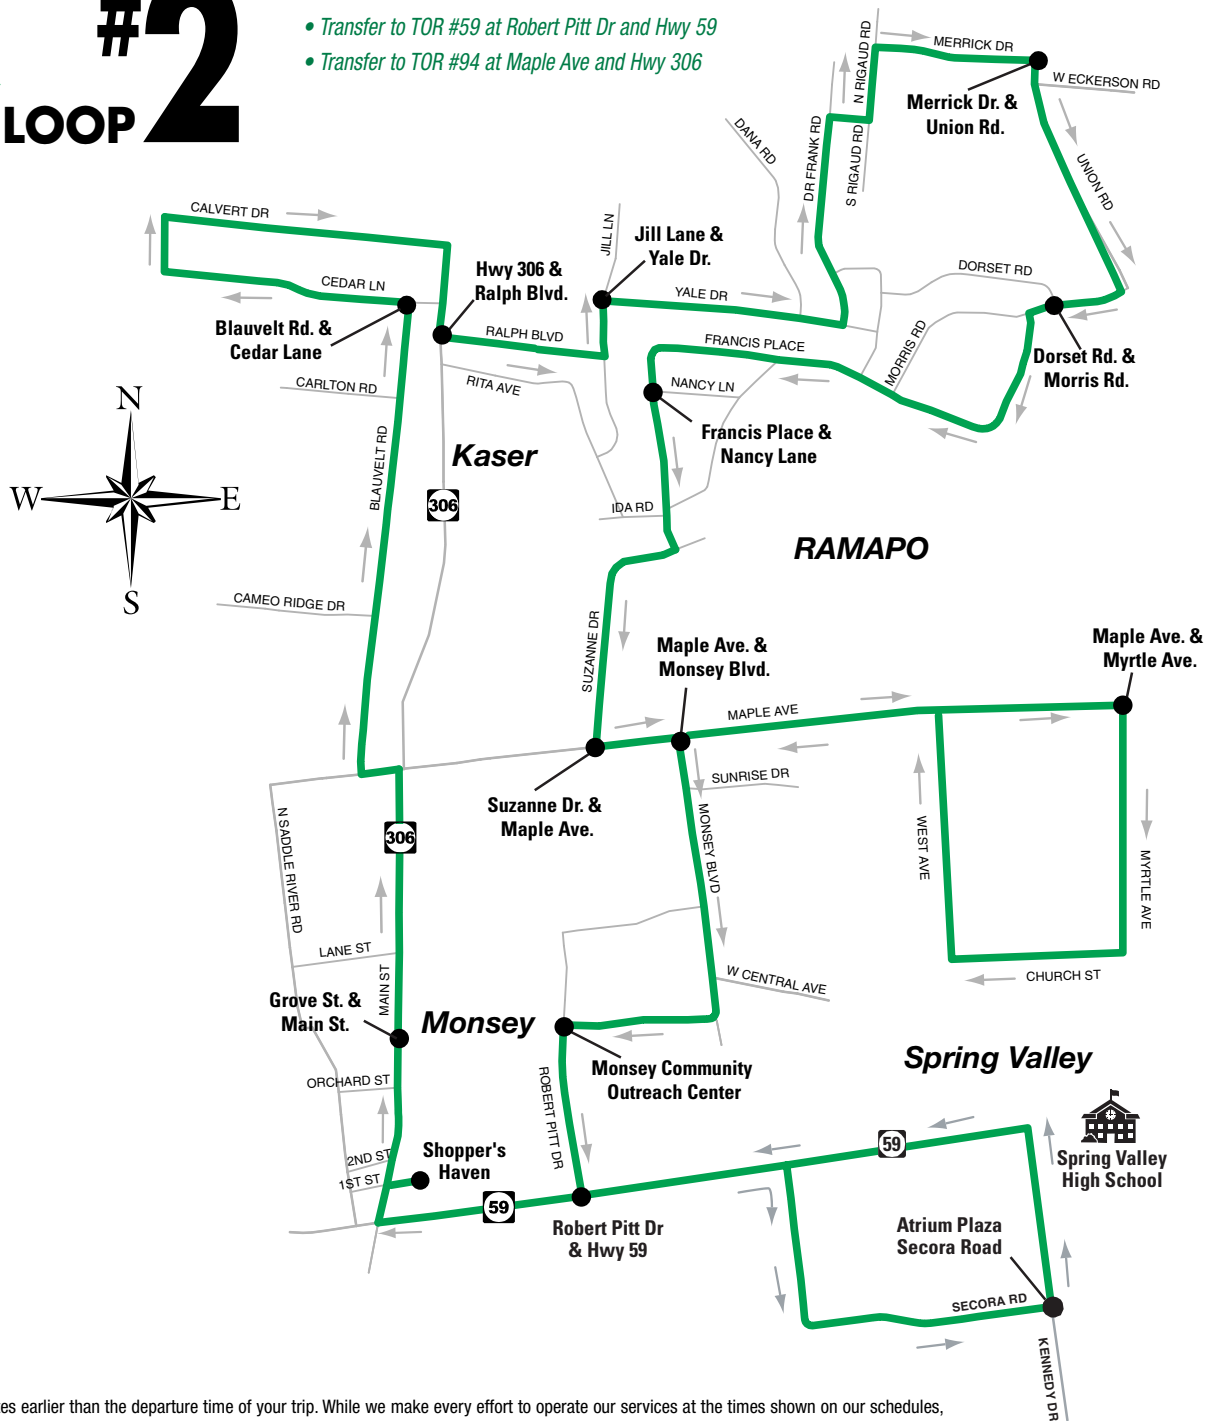

January 1st, July 4th and December 25:  
Loop #1 and #2 will operate a WEEKDAY schedule.

Presidents Day, Memorial Day, Labor Day and Thanksgiving: Loop #1 and #2 will operate a WEEKDAY schedule.

Cash Fare: **\$2.00** • Transfer: **50¢**  
Senior/Disabled Cash Fare: **75¢**  
Senior/Disabled Transfer: **25¢**  
SuperSaver Fare: **1 Ticket** (transfer **50¢**)  
**Please have exact change.**  
Children under 40 inches tall ride FREE.

TRANSIT INFORMATION  
(845) 364-3333  
www.rocklandbus.com

EFFECTIVE DECEMBER 5, 2011

EFFECTIVE DECEMBER 5, 2011

**AVAILABLE TRANSFERS:**

- Transfer to TOR #59 at Robert Pitt Dr and Hwy 59
- Transfer to TOR #94 at Maple Ave and Hwy 306