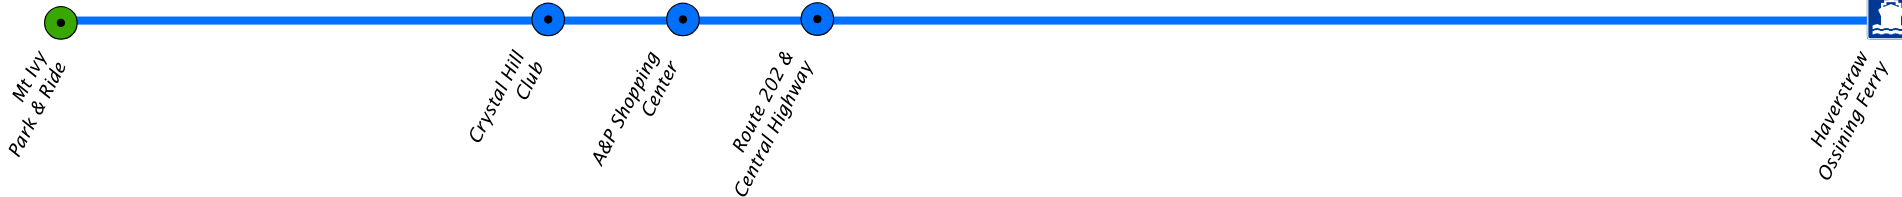

TOWN OF RAMAPO

45

TOWN OF CLARKSTOWN

Transport of Rockland - Ferry Express Bus

TOR 91, 94
Red & Tan 45

TOR 91 TOR 91

Indicates connecting service at stop.